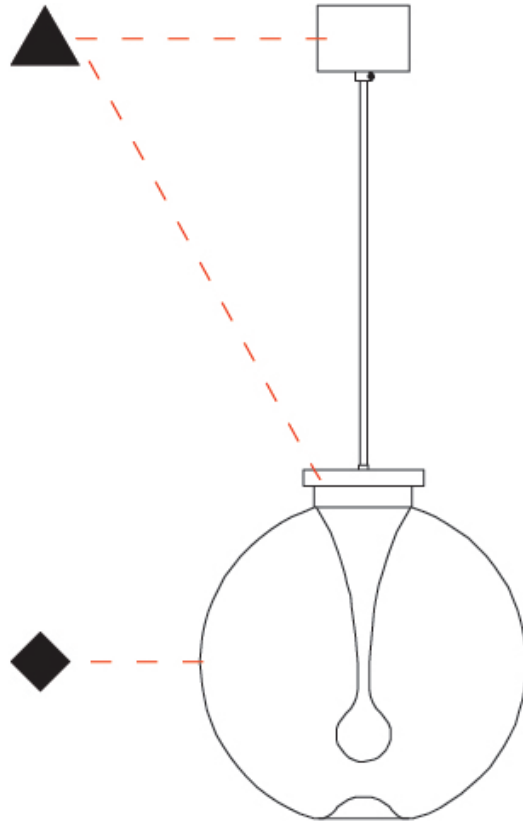

LA STILLA MONOPOINT SUSPENSION

D141236-

PROJECT

TYPE

SPECIFIER

QUANTITY

DATE

D