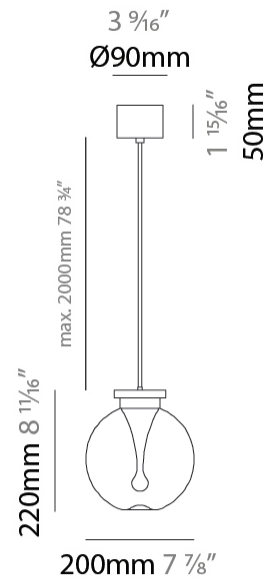

1. To build a product code in our configurator select the specify button on the base model # product page
2. To build a manual product code on this datasheet choose from the options listed below in blue font and add the suffix to the base model #

GENERAL

Series: La Stilla
Subseries: La Stilla Monopoint
Brand: Cangini & Tucci
Division: Design
Mounting Type: Suspension
Mounting Location: Ceiling
Subcategory: Pendant

PHYSICAL

Shape: Sphere
Diameter (mm): 200
Diameter (in): 7 ⁷/₈
Height (mm): 220
Height (in): 8 ¹¹/₁₆
Max. Overall Height (mm): 2220
Max. Overall Height (in): 86 ⁵/₈
Light Distribution: Omnidirectional
Diffuser: Glass - Opal
Fixture Finish: [AMB](#) / [GRN](#) / [PNK](#) / [RUB](#) / [SKB](#) / [SMK](#) / [TOB](#) / [TRA](#)
Holder Finish: [CHR](#) / [MWH](#) / [MBK](#) / [BCR](#)
Fixture Material: Glass / Metal
Cable Details: 2000mm / 78 3/4" Transparent Cable
Upon Request: Finishes - Pearl Gold

ELECTRICAL

Lamp Type: LED
Input Wattage (W): 8.4
Dimming: Non-Dimming / Phase Dimming (120vac Only)
Driver Included: Yes
Driver Location: Integrated
Driver Type: Constant Current - 120Vac
Driver Class: Class 2
Input Voltage (V): 120
Constant Current (MA): 350mA
Upon Request: 0-10V Dimming

LED

Color Temperature (°K): [2700](#) / [3000](#)
Nominal Lumen (lm): 1202
CRI: >95 CRI
Lamp Life (hrs): 50000

OPTICAL

RATINGS AND CERTIFICATIONS

Certified By: Certified for North American Standards
IP rating: IP20

PROJECT
TYPE
SPECIFIER
QUANTITY
DATE