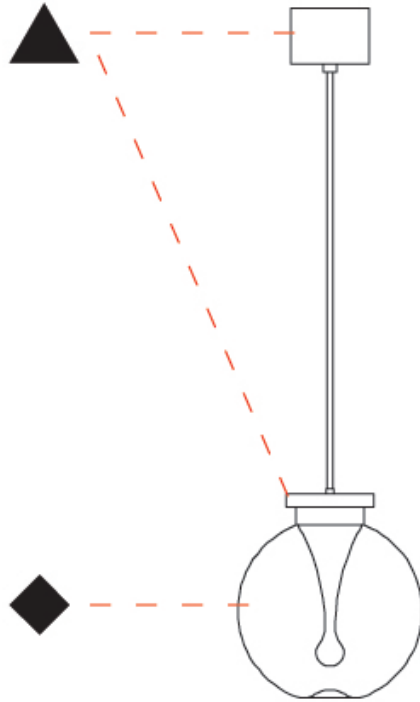

LA STILLA MONOPOINT SUSPENSION

D141234-

PROJECT

TYPE

SPECIFIER

QUANTITY

DATE

D