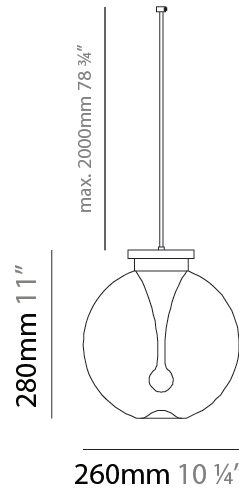

PROJECT	_____
TYPE	_____
SPECIFIER	_____
QUANTITY	_____
DATE	_____

LA STILLA MONOPOINT SUSPENSION

D141261-

base number   Color   Finish   Finish
Temperature   Options   Options

1. To build a product code in our configurator select the specify button on the base model # product page
2. To build a manual product code on this datasheet choose from the options listed below in blue font and add the suffix to the base model #

GENERAL

Series: La Stilla
Subseries: La Stilla Monopoint
Brand: Cangini & Tucci
Division: Design
Mounting Type: Suspension
Mounting Location: Ceiling
Subcategory: Ambient

PHYSICAL

Shape: Cylinder
Diameter (mm): 260
Diameter (in): 10 ¼
Height (mm): 280
Height (in): 11
Max. Overall Height (mm): 2280
Max. Overall Height (in): 89 ¾
Light Distribution: Omnidirectional
Fixture Finish: [AMB](#) / [GRN](#) / [PNK](#) / [RUB](#) / [SKB](#) / [SMK](#) / [TOB](#) / [TRA](#)
Holder Finish: CHR / MBK / SGD / SBN
Fixture Material: Glass / Metal
Cable Details: 2.000mm / 78 3/4" - Black Rubber Cable
Upon Request: Pearl Gold finish

ELECTRICAL

Lamp Type: LED
Input Wattage (W): 14
Total Output Wattage (W): 12
Dimming: Non-Dimming / Phase Dimming (120vac Only)
Driver Included: No
Input Voltage (V): 120
Constant Current (MA): 350mA
Upon Request: 0-10V Dimming

LED

Color Temperature (°K): [2700](#) / [3000](#)
Nominal Lumen (lm): 1615
CRI: >95 CRI
Lamp Life (hrs): 50000

OPTICAL

RATINGS AND CERTIFICATIONS

Certified By: Certified for North American Standards
IP rating: IP20