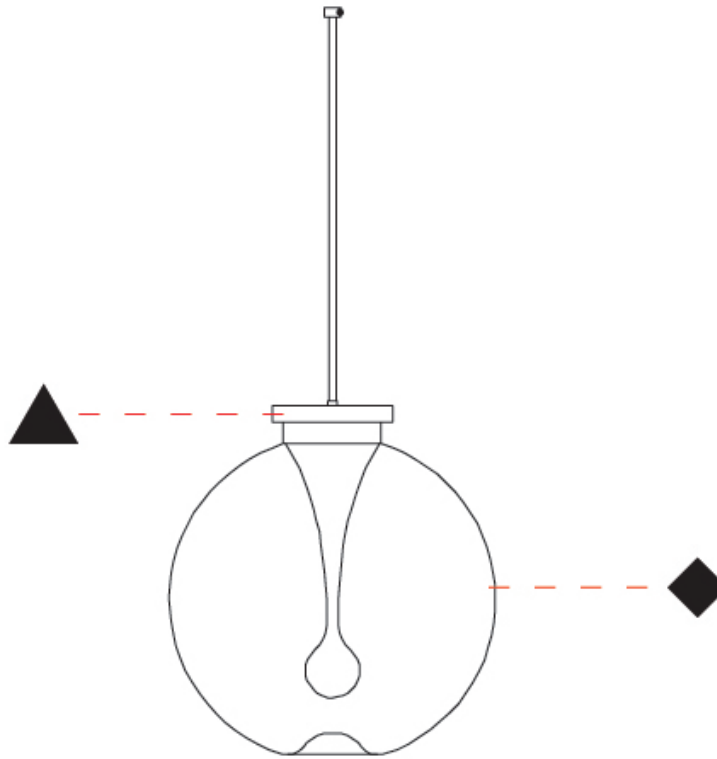

LA STILLA MONOPOINT SUSPENSION

D141262-

PROJECT _____

TYPE _____

SPECIFIER _____

QUANTITY _____

DATE _____

D