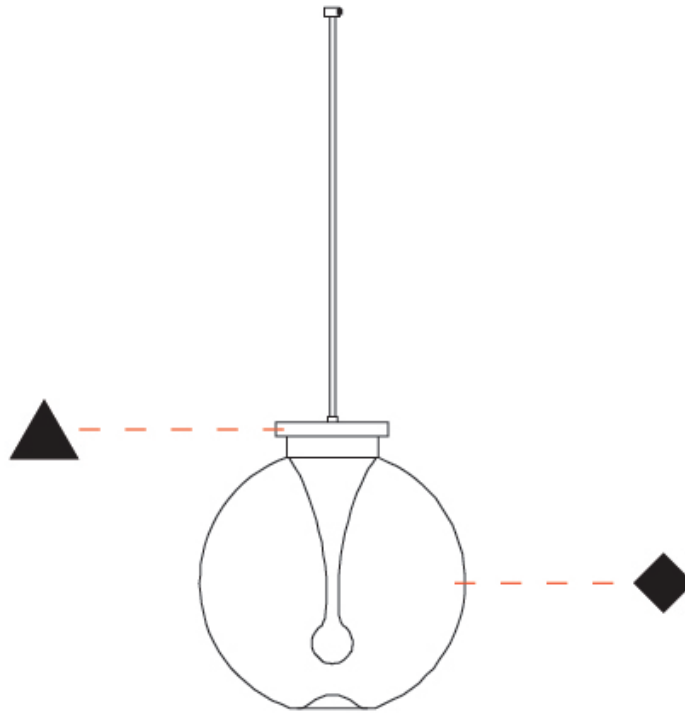

LA STILLA MONOPOINT SUSPENSION

D141261-

PROJECT _____

TYPE _____

SPECIFIER _____

QUANTITY _____

DATE _____

D