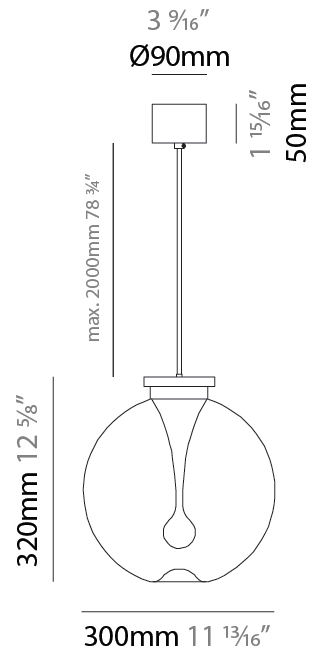

1. To build a product code in our configurator select the specify button on the base model # product page
2. To build a manual product code on this datasheet choose from the options listed below in blue font and add the suffix to the base model #

GENERAL

Series: La Stilla
Subseries: La Stilla Monopoint
Brand: Cangini & Tucci
Division: Design
Mounting Type: Suspension
Mounting Location: Ceiling
Subcategory: Pendant

PHYSICAL

Shape: Sphere
Diameter (mm): 300
Diameter (in): 11 ¹³/₁₆"
Height (mm): 320
Height (in): 12 ⁵/₈"
Max. Overall Height (mm): 2280
Max. Overall Height (in): 91 ⁵/₁₆"
Light Distribution: Omnidirectional
Diffuser: Glass - Opal
Fixture Finish: [AMB](#) / [GRN](#) / [PNK](#) / [RUB](#) / [SKB](#) / [SMK](#) / [TOB](#) / [TRA](#)
Holder Finish: [CHR](#) / [MWH](#) / [MBK](#) / [BCR](#)
Fixture Material: Glass / Metal
Cable Details: 2000mm / 78 3/4" Transparent Cable
Upon Request: Finishes - Pearl Gold

ELECTRICAL

Lamp Type: LED
Input Wattage (W): 14
Total Output Wattage (W): 12
Dimming: Non-Dimming / Phase Dimming (120vac Only)
Driver Included: Yes
Driver Location: Integrated
Driver Type: Constant Current - 120Vac
Driver Class: Class 2
Input Voltage (V): 120
Constant Current (MA): 350mA
Upon Request: 0-10V Dimming

LED

Color Temperature (°K): [2700](#) / [3000](#)
Nominal Lumen (lm): 1615
CRI: >95 CRI
Lamp Life (hrs): 50000

OPTICAL

RATINGS AND CERTIFICATIONS

Certified By: Certified for North American Standards
IP rating: IP20

PROJECT	
TYPE	
SPECIFIER	
QUANTITY	
DATE