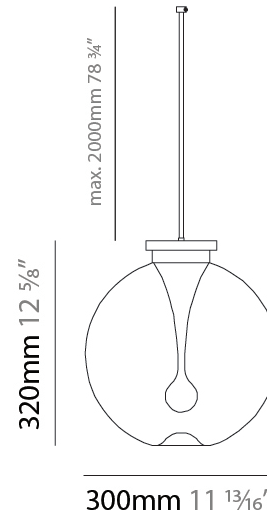

LA STILLA MONOPOINT SUSPENSION

D141262-

base number   Color   Finish   Finish
Temperature   Options   Options

1. To build a product code in our configurator select the specify button on the base model # product page
2. To build a manual product code on this datasheet choose from the options listed below in blue font and add the suffix to the base model #

GENERAL

Series: La Stilla
Subseries: La Stilla Monopoint
Brand: Cangini & Tucci
Division: Design
Mounting Type: Suspension
Mounting Location: Ceiling
Subcategory: Pendant

PHYSICAL

Shape: Sphere
Diameter (mm): 300
Diameter (in): 11 ¹³/₁₆
Height (mm): 320
Height (in): 12 ⁵/₈
Max. Overall Height (mm): 2280
Max. Overall Height (in): 91 ⁵/₁₆
Light Distribution: Omnidirectional
Diffuser: Glass - Opal
Fixture Finish: [AMB](#) / [GRN](#) / [PNK](#) / [RUB](#) / [SKB](#) / [SMK](#) / [TOB](#) / [TRA](#)
Holder Finish: [CHR](#) / [MWH](#) / [MBK](#) / [BCR](#)
Fixture Material: Glass / Metal
Cable Details: 2000mm / 78 3/4" Transparent Cable
Upon Request: Finishes - Pearl Gold

ELECTRICAL

Lamp Type: LED
Input Wattage (W): 14
Total Output Wattage (W): 12
Dimming: Non-Dimming / Phase Dimming (120vac Only)
Driver Included: No
Input Voltage (V): 120
Constant Current (MA): 350mA
Upon Request: 0-10V Dimming

LED

Color Temperature (°K): [2700](#) / [3000](#)
Nominal Lumen (lm): 1615
CRI: >95 CRI
Lamp Life (hrs): 50000

OPTICAL

RATINGS AND CERTIFICATIONS

Certified By: Certified for North American Standards
IP rating: IP20

PROJECT
TYPE
SPECIFIER
QUANTITY
DATE