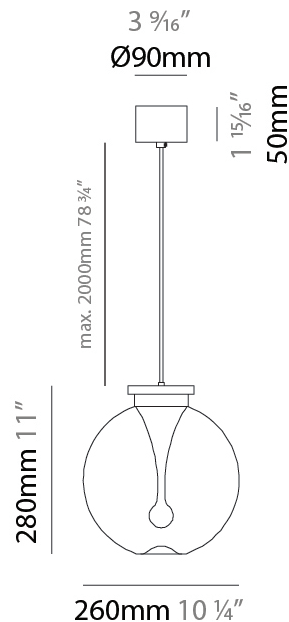

1. To build a product code in our configurator select the specify button on the base model # product page
2. To build a manual product code on this datasheet choose from the options listed below in blue font and add the suffix to the base model #

GENERAL

Series: La Stilla
Subseries: La Stilla Monopoint
Brand: Cangini & Tucci
Division: Design
Mounting Type: Suspension
Mounting Location: Ceiling
Subcategory: Ambient

PHYSICAL

Shape: Cylinder
Diameter (mm): 260
Diameter (in): 10 3/4
Height (mm): 280
Height (in): 11
Max. Overall Height (mm): 2280
Max. Overall Height (in): 89 3/4
Light Distribution: Omnidirectional
Fixture Finish: [AMB / GRN / PNK / RUB / SKB / SMK / TOB / TRA](#)
Holder Finish: CHR / MBK / SGD / SBN
Fixture Material: Glass / Metal
Cable Details: 2.000mm / 78 3/4" - Black Rubber Cable
Upon Request: Pearl Gold finish

ELECTRICAL

Lamp Type: LED
Input Wattage (W): 14
Total Output Wattage (W): 12
Dimming: Non-Dimming / Phase Dimming (120vac Only)
Driver Included: Yes
Driver Location: Integrated
Driver Type: Constant Current - 120Vac
Driver Class: Class 2
Input Voltage (V): 120
Constant Current (MA): 350mA
Upon Request: 0-10V Dimming

LED

Color Temperature (°K): [2700 / 3000](#)
Nominal Lumen (lm): 1615
CRI: >95 CRI
Lamp Life (hrs): 50000

OPTICAL

RATINGS AND CERTIFICATIONS

Certified By: Certified for North American Standards
IP rating: IP20

PROJECT
TYPE
SPECIFIER
QUANTITY
DATE